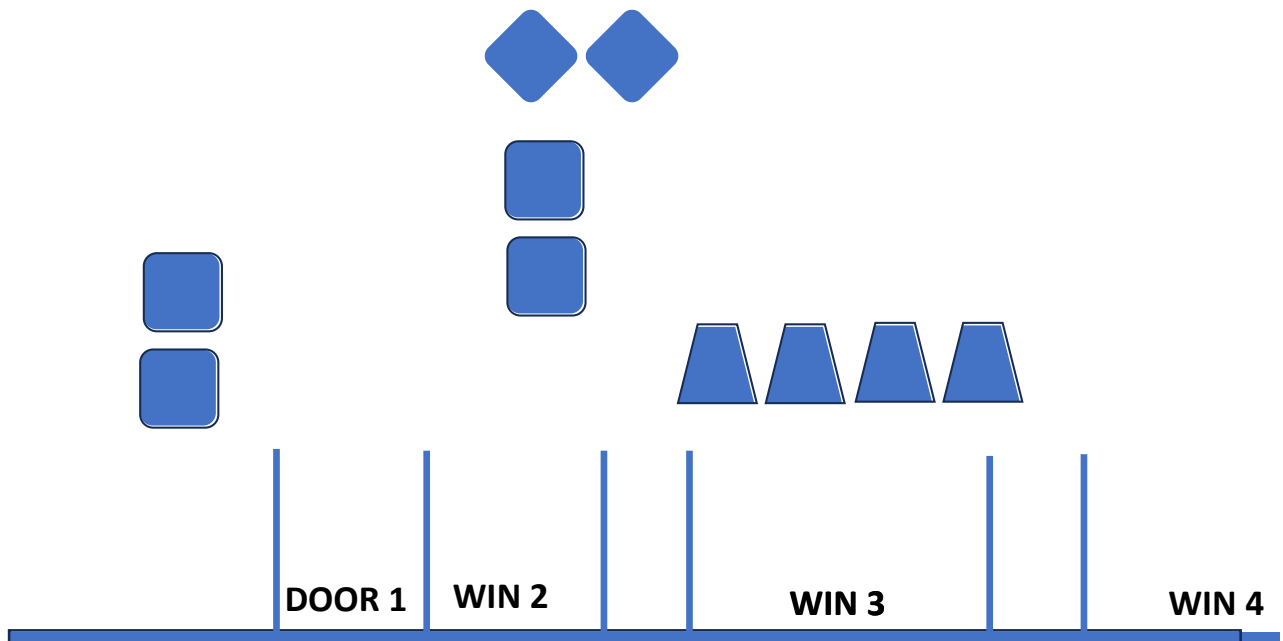

AT THE BUZZER

- SHOOTERS CHOICE OF GUN ORDER RIFLE NOT LAST
- KNOCK DOWN SHOTGUN TARGETS FROM OPENING 4
- WITH RIFLE FROM OPENING 2 ENGAGE RIFLE TARGETS WITH 3 ROUNDS EACH AND 1 ROUND ON THE MIDDLE SHARED TARGET
- PISTOLS FROM OPENING 1 ENGAGE PISTOL TARGETS WITH 3 ROUNDS EACH AND 1 ROUND ON SHARED MIDDLE TARGET
- CODY DIXON ENGAGE CD TARGETS WITH 3 ROUNDS ON EACH OUTSIDE TARGET AND 1 ROUND ON THE CENTER TARGET

TRP JUNE MATCH 2024 – STAGE 4 - BOARDWALK

AMMO: 10 PISTOL, 10 RIFLE, 4+ SHOTGUN

CD - 6 Rifle

PISTOL: HOLSTERED

RIFLE: STAGED WINDOW 2

SHOTGUN: STAGED WINDOW 3

SHOOTER STARTS: GUN OF CHOICE IN HANDS

STARTING LINE: LET ME CHEW ON IT SOME

AT THE BUZZER:

- **RIFLE NOT LAST**
- **WITH PISTOLS FROM WINDOW 1 ENGAGE THE PISTOL TARGETS IN A PROGRESSIVE SWEEP STARTING ON EITHER END**
- **WITH RIFLE FROM WINDOW 2, ENGAGE RIFLE WITH PISTOL INSTRUCTIONS**
- **WITH SHOTGUN, FROM WINDOW 3 KD ALL SG TARGETS**
- **CD: FROM WINDOW 2 ENGAGE CD TARGETS IN A 1-2-3 SWEEP STARTING ON EITHER END**