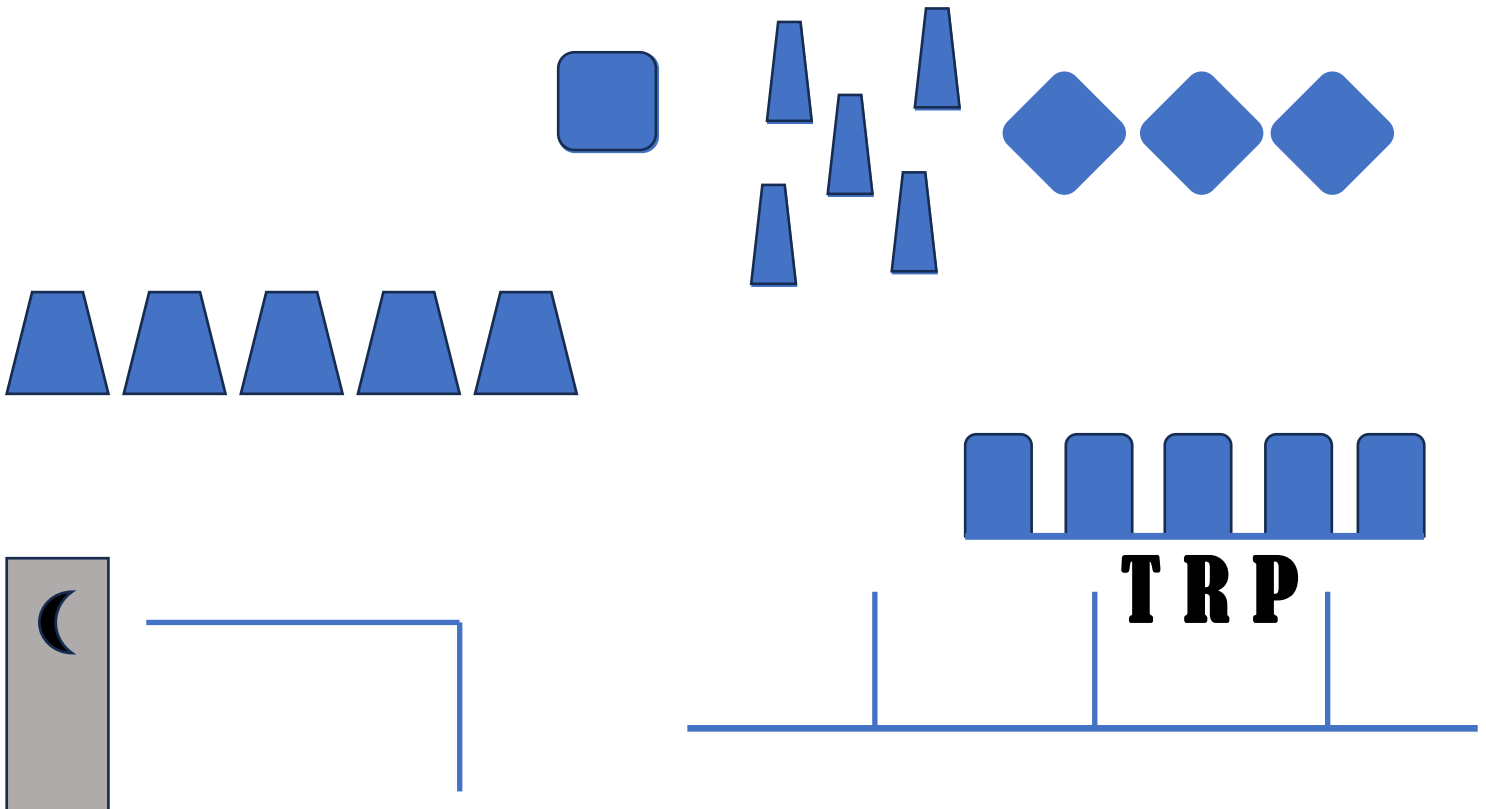

STARTING LINE: I'M ALL EARS

AT THE BUZZER:

- **FROM WINDOW 4 WITH PISTOLS, KNOCK DOWN ALL FALLING PLATES AND PLACE ANY REMAINING ROUNDS ON ANY OF THE T R P DUMP TARGETS.**
- **FROM WINDOW 1 WITH RIFLE, KNOCK DOWN ALL BUSHWACKERS AND PLACE ANY REMANING ROUNDS ON DUMP TARGET**
- **WITH SHOTGUN, FROM BEHIND FENCE, KNOCKDOWN ALL SHOTGUN TARGETS**
- **NOTE: STANDING PLATE MISSES CAN BE MADE UP WITH SHOTGUN SHOOTING TOWARDS BUSHWACKER DUMP TARGET**
- **CODY DIXON - NEVADA SWEEP CD TARGETS FROM EITHER END**