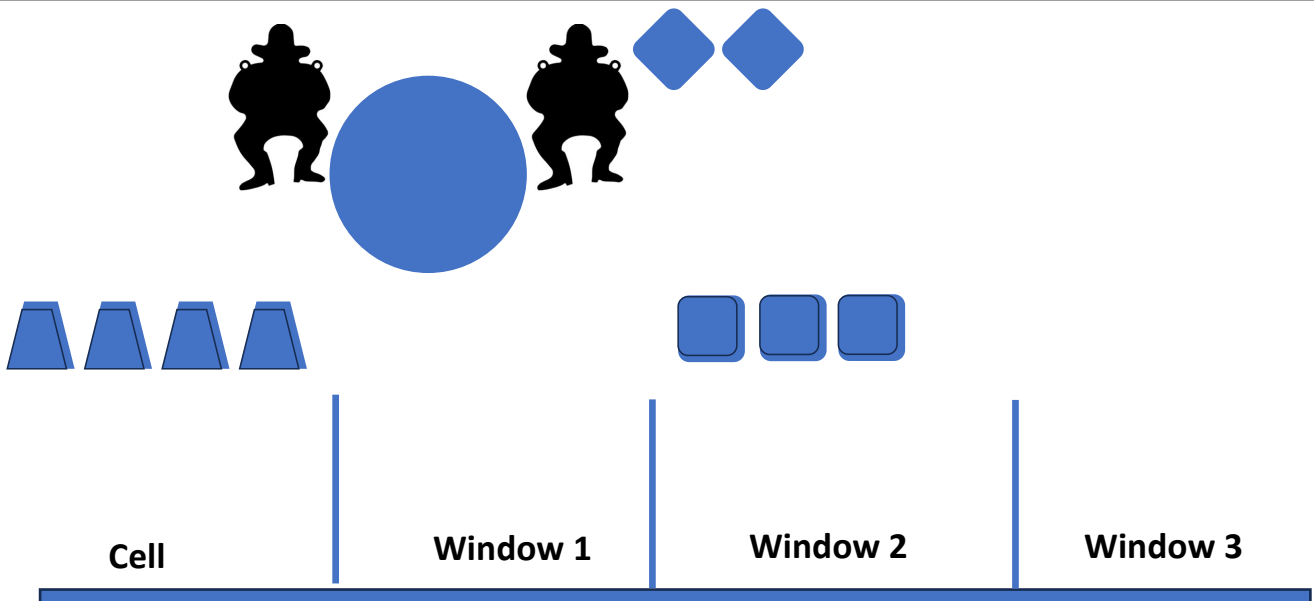

AT THE BUZZER:

- **FROM JAIL CELL KD ALL SHOTGUN TARGETS**
- **MOVE TO WINDOW 1 AND WITH RIFLE ENGAGE RIFLE TARGETS IN A 2-5-3 SWEEP FROM EITHER END**
- **MOVE TO WINDOW 2 AND ENGAGE PISTOL TARGETS WITH FILE INSTRUCTIONS**
- **CD: FROM WINDOW 1 - ENGAGE CD TARGETS IN A 2-3 SWEEP FROM EITHER END**
- **NOTE: SWINGER IS NOT SWINGING**