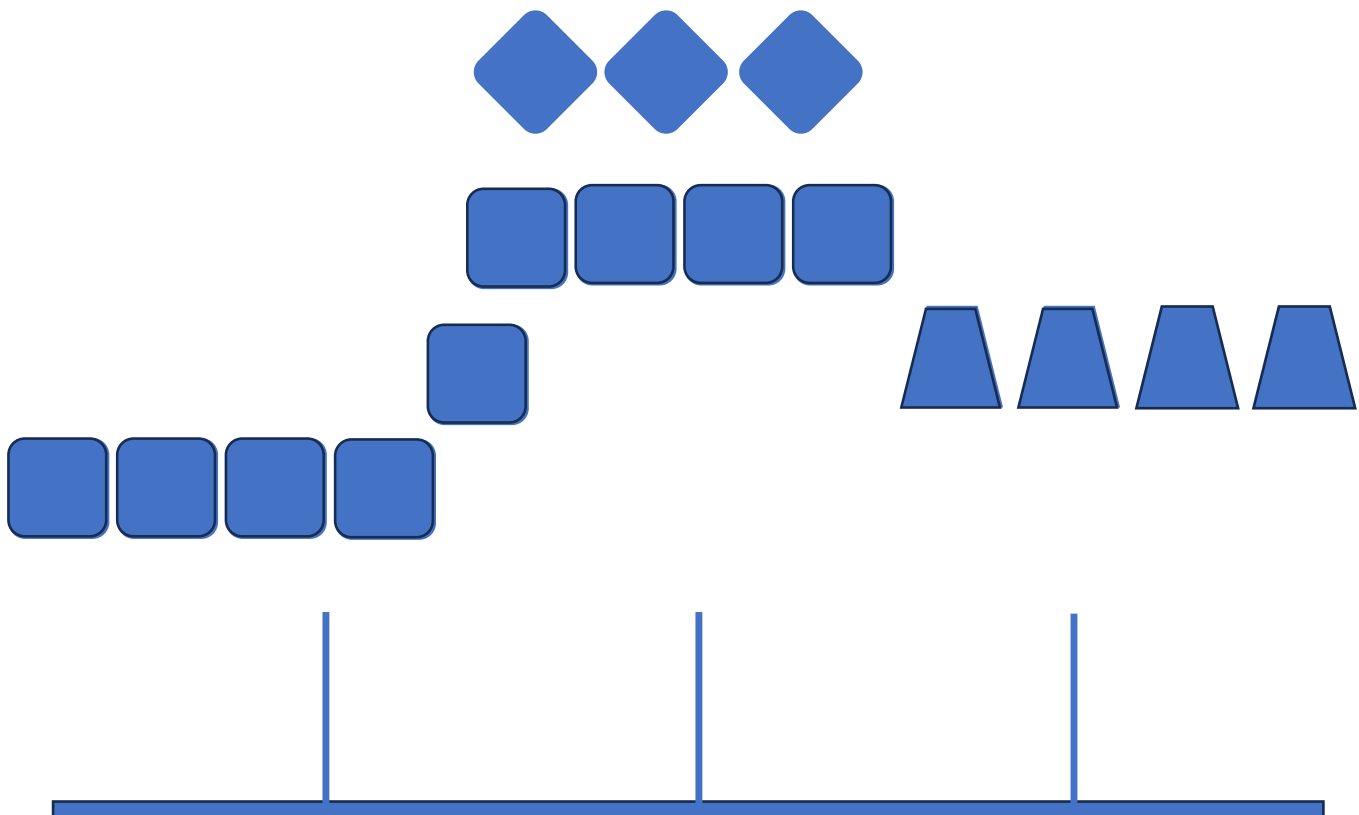

AT THE BUZZER

- SHOOTERS CHOICE OF GUN ORDER RIFLE NOT LAST
- KNOCK DOWN SHOTGUN TARGETS FROM OPENING 4
- WITH RIFLE FROM OPENING 2 ENGAGE RIFLE TARGETS WITH 3 ROUNDS EACH AND 1 ROUND ON THE MIDDLE SHARED TARGET
- PISTOLS FROM OPENING 1 ENGAGE PISTOL TARGETS WITH 3 ROUNDS EACH AND 1 ROUND ON SHARED MIDDLE TARGET
- CODY DIXON ENGAGE CD TARGETS WITH 3 ROUNDS ON EACH OUTSIDE TARGET AND 1 ROUND ON THE CENTER TARGET